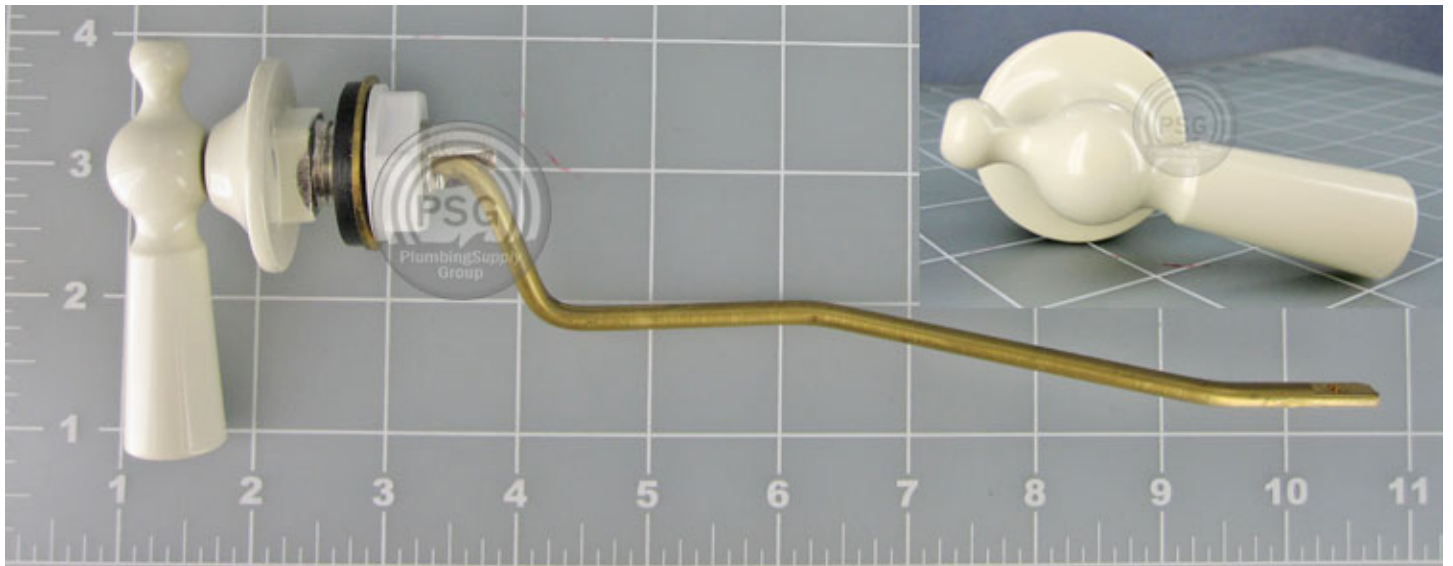

## 1 4" Flush Valve

The flush starts with a piston action flush valve that lifts straight up, allowing water to pour into a 4" valve opening from all directions. 1.6 gallons of water enters the bowl in less than a second - three times faster than standard 2" flush valves, and twice as fast as even performance 3" flush valves. The flush is quiet, too - no noisier than a traditional toilet (this is not a loud, pressure assisted flush valve).

## 2 360 Degree Cleaning

Water entering the bowl does so in a sweeping 360-degree motion. This is designed to help completely clear the bowl, even while using less water.

## 3 Powerful Siphoning Water Jet

A perfectly positioned water jet captures the circular flow of water for optimal performance with minimal energy loss (water doesn't hit a flat spot and slow down). As waste and water exit, they are siphoned into the trapway for an unmatched push/pull one, two punch.

## 4 2-3/8" Fully Glazed Trapway

Waste and water exit the toilet through a trapway that is fully glazed, which seals it and provides for a smooth surface that waste can in no way cling to. The industry-leading 2-3/8" diameter chute also allows for solids with a nearly 70% greater mass to exit without clogging.